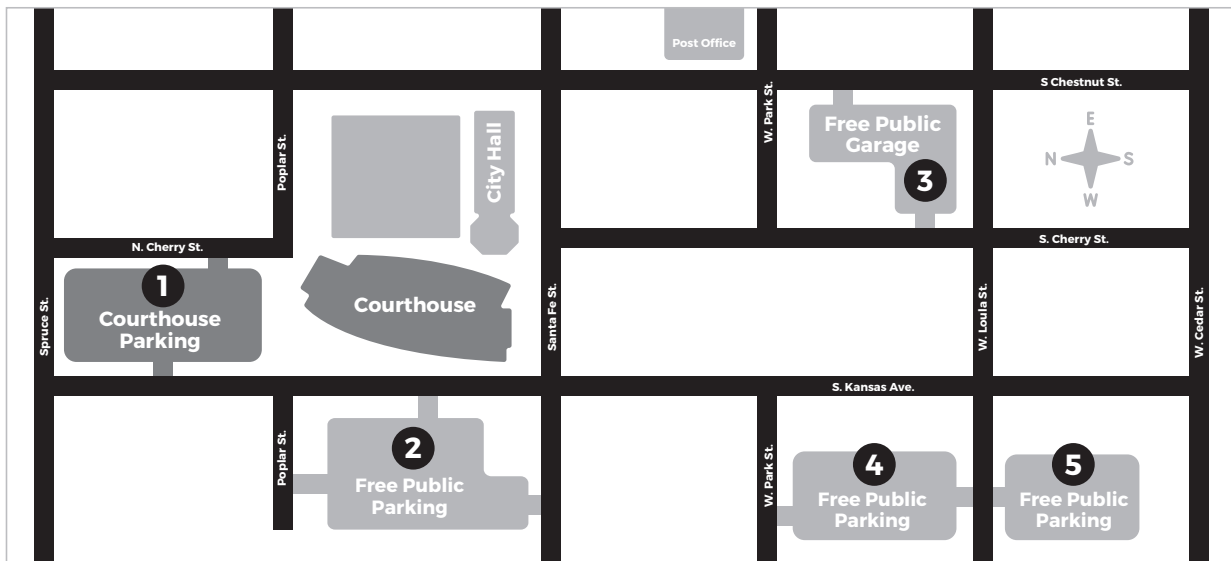

Dear Johnson County Courthouse guest,

Welcome to downtown Olathe! To make your visit easier, the below parking map directs you to convenient and free parking. The Johnson County Courthouse parking lot is located on N. Cherry St. between Spruce and Poplar Streets. Additional free parking is also noted on the map.

Thank you for your cooperation.

Sincerely,
Johnson County and the City of Olathe

- 1** Courthouse Parking
- 2** 240 W. Santa Fe St.
- 3** 136 S. Cherry St.
- 4** 223 W. Park St.
- 5** 211 W. Loula St.